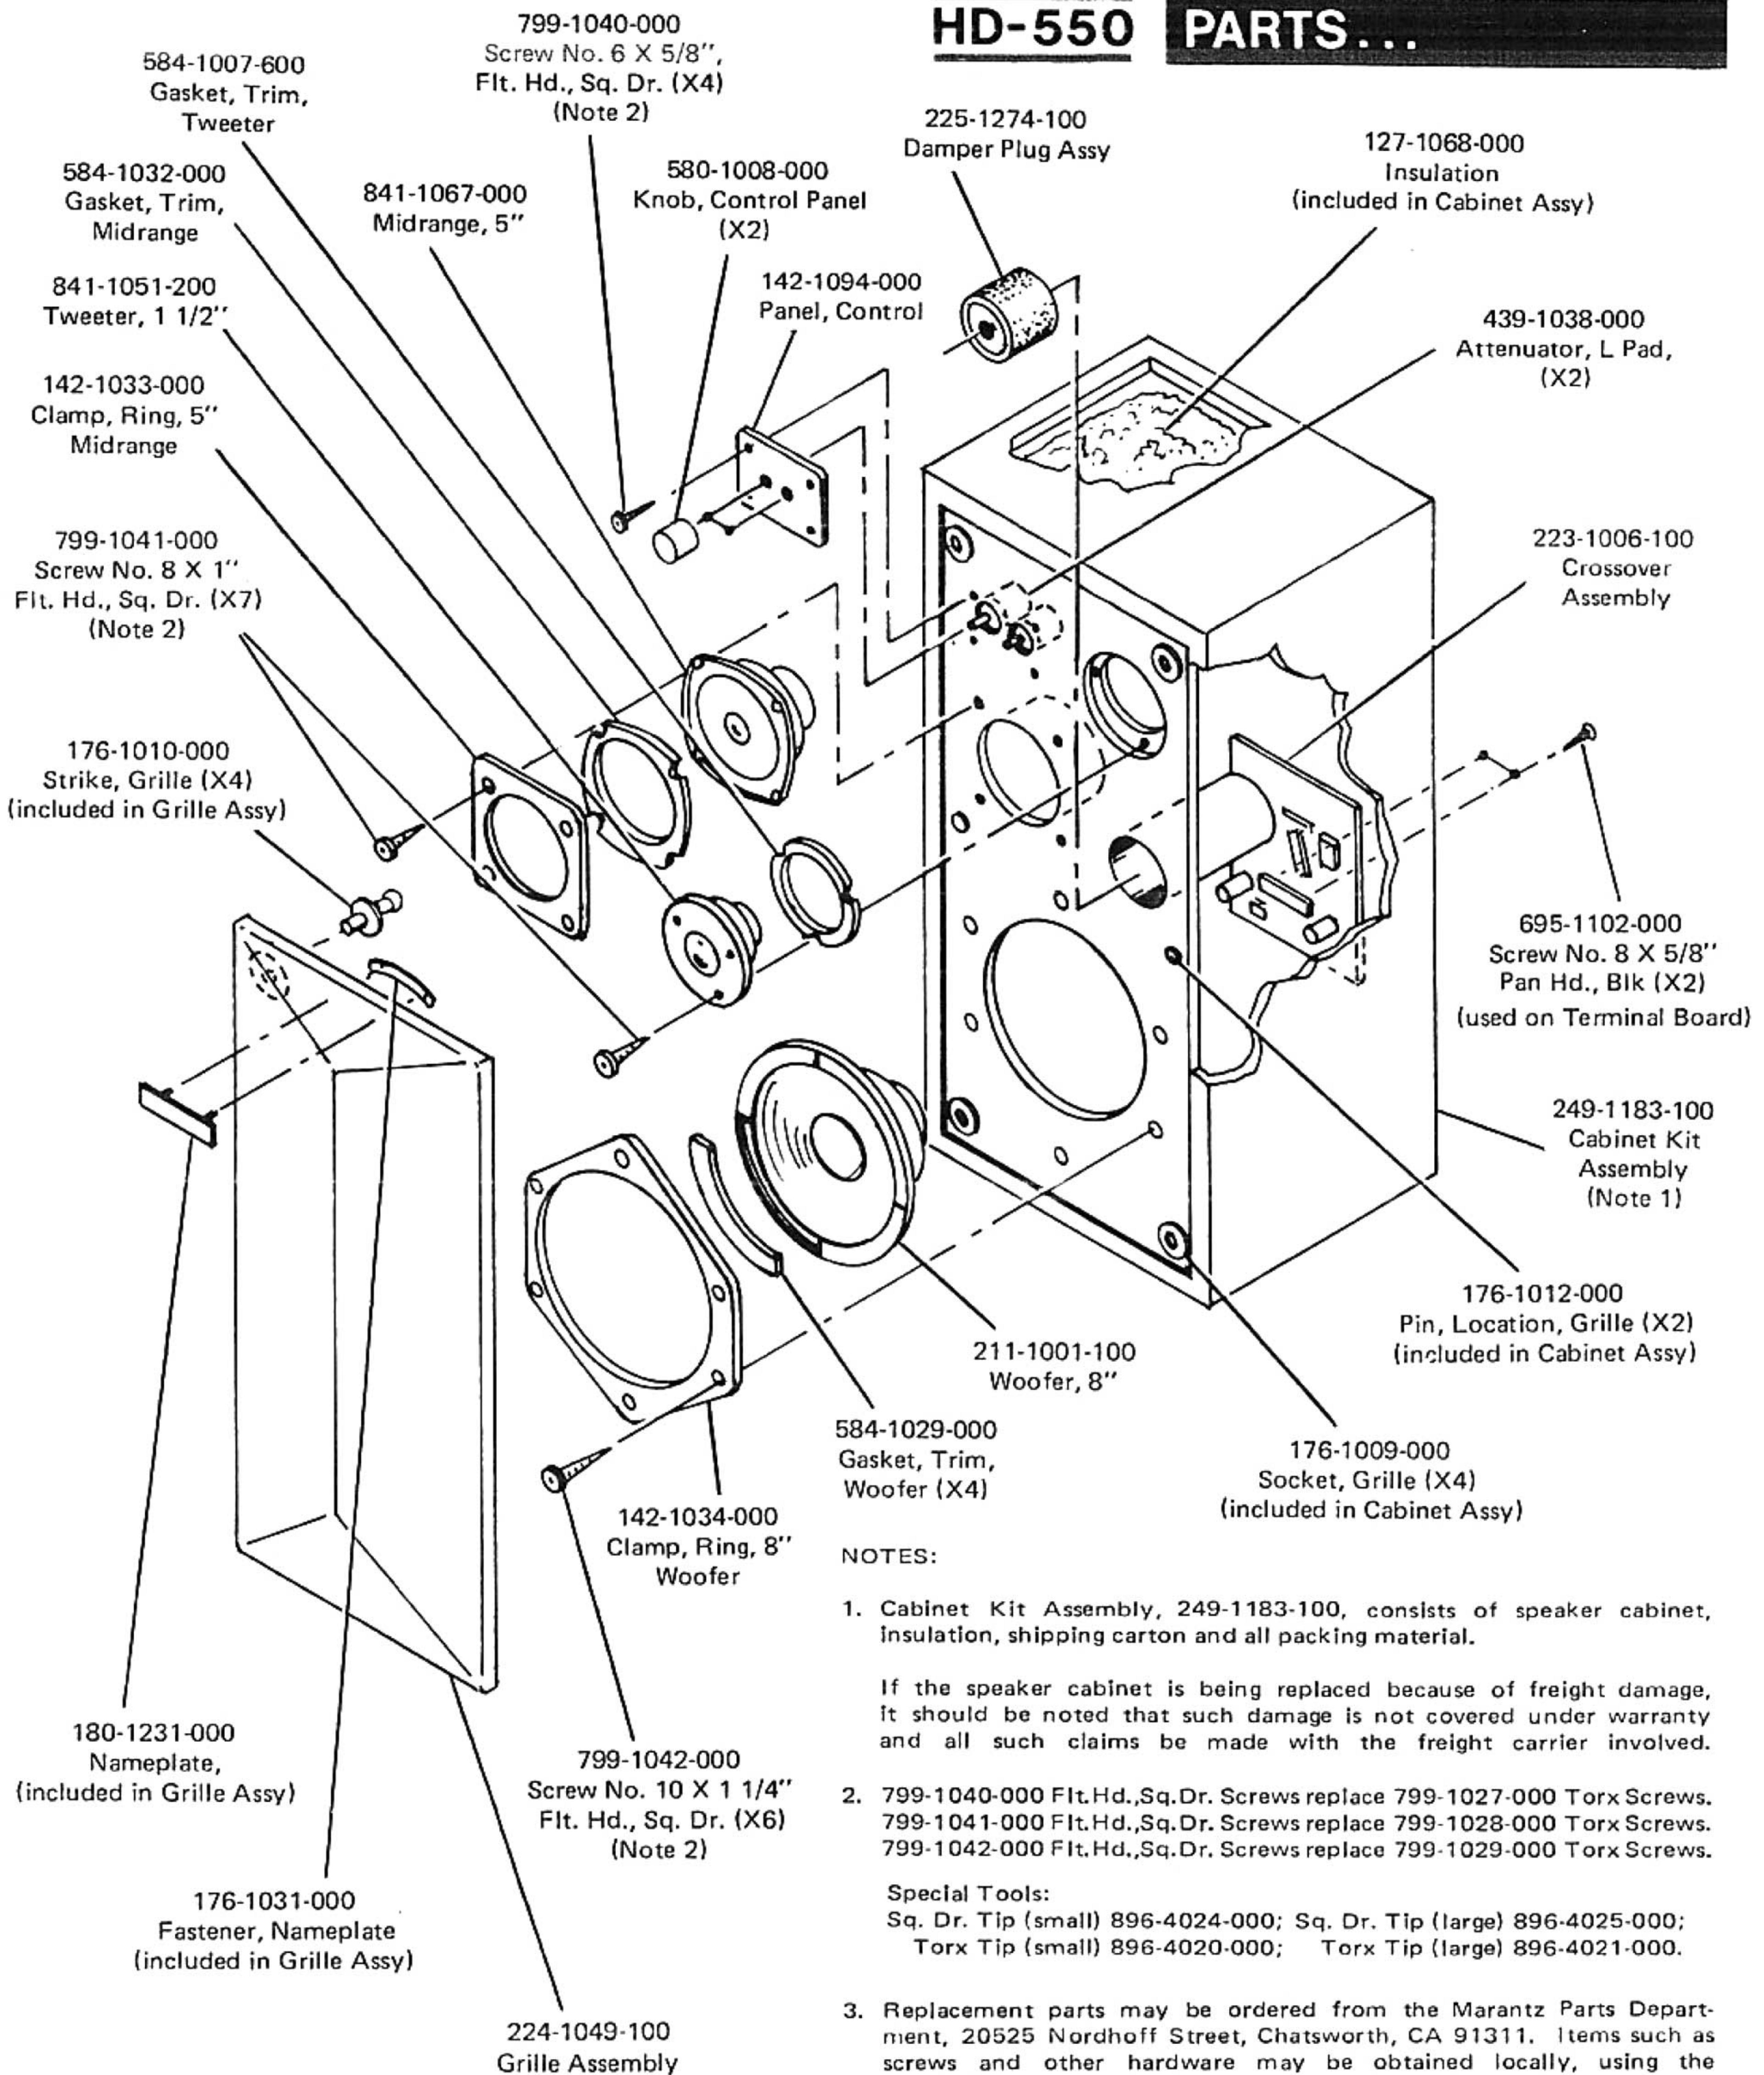

To be used with amplifiers rated up to 75 Watts *
providing clipping occurs less than 10% of the time.

DIMENSIONS:

571 (H) X 324 (W) X 241 (D) mm
22 1/2 (H) X 12 3/4 (W) X 9 1/2 (D) inches

WEIGHT:

13.1 Kg (29 lbs.) unpacked
15.4 Kg (34 lbs.) packed for shipment

*CAUTION: Even lower powered amplifiers driven into
clipping may damage the loudspeaker.

Figure 1. Schematic

NOTE:
Nut and Washers included
with Attenuator, 439-1038-000.

Figure 2. Wiring Diagram - Crossover Assembly