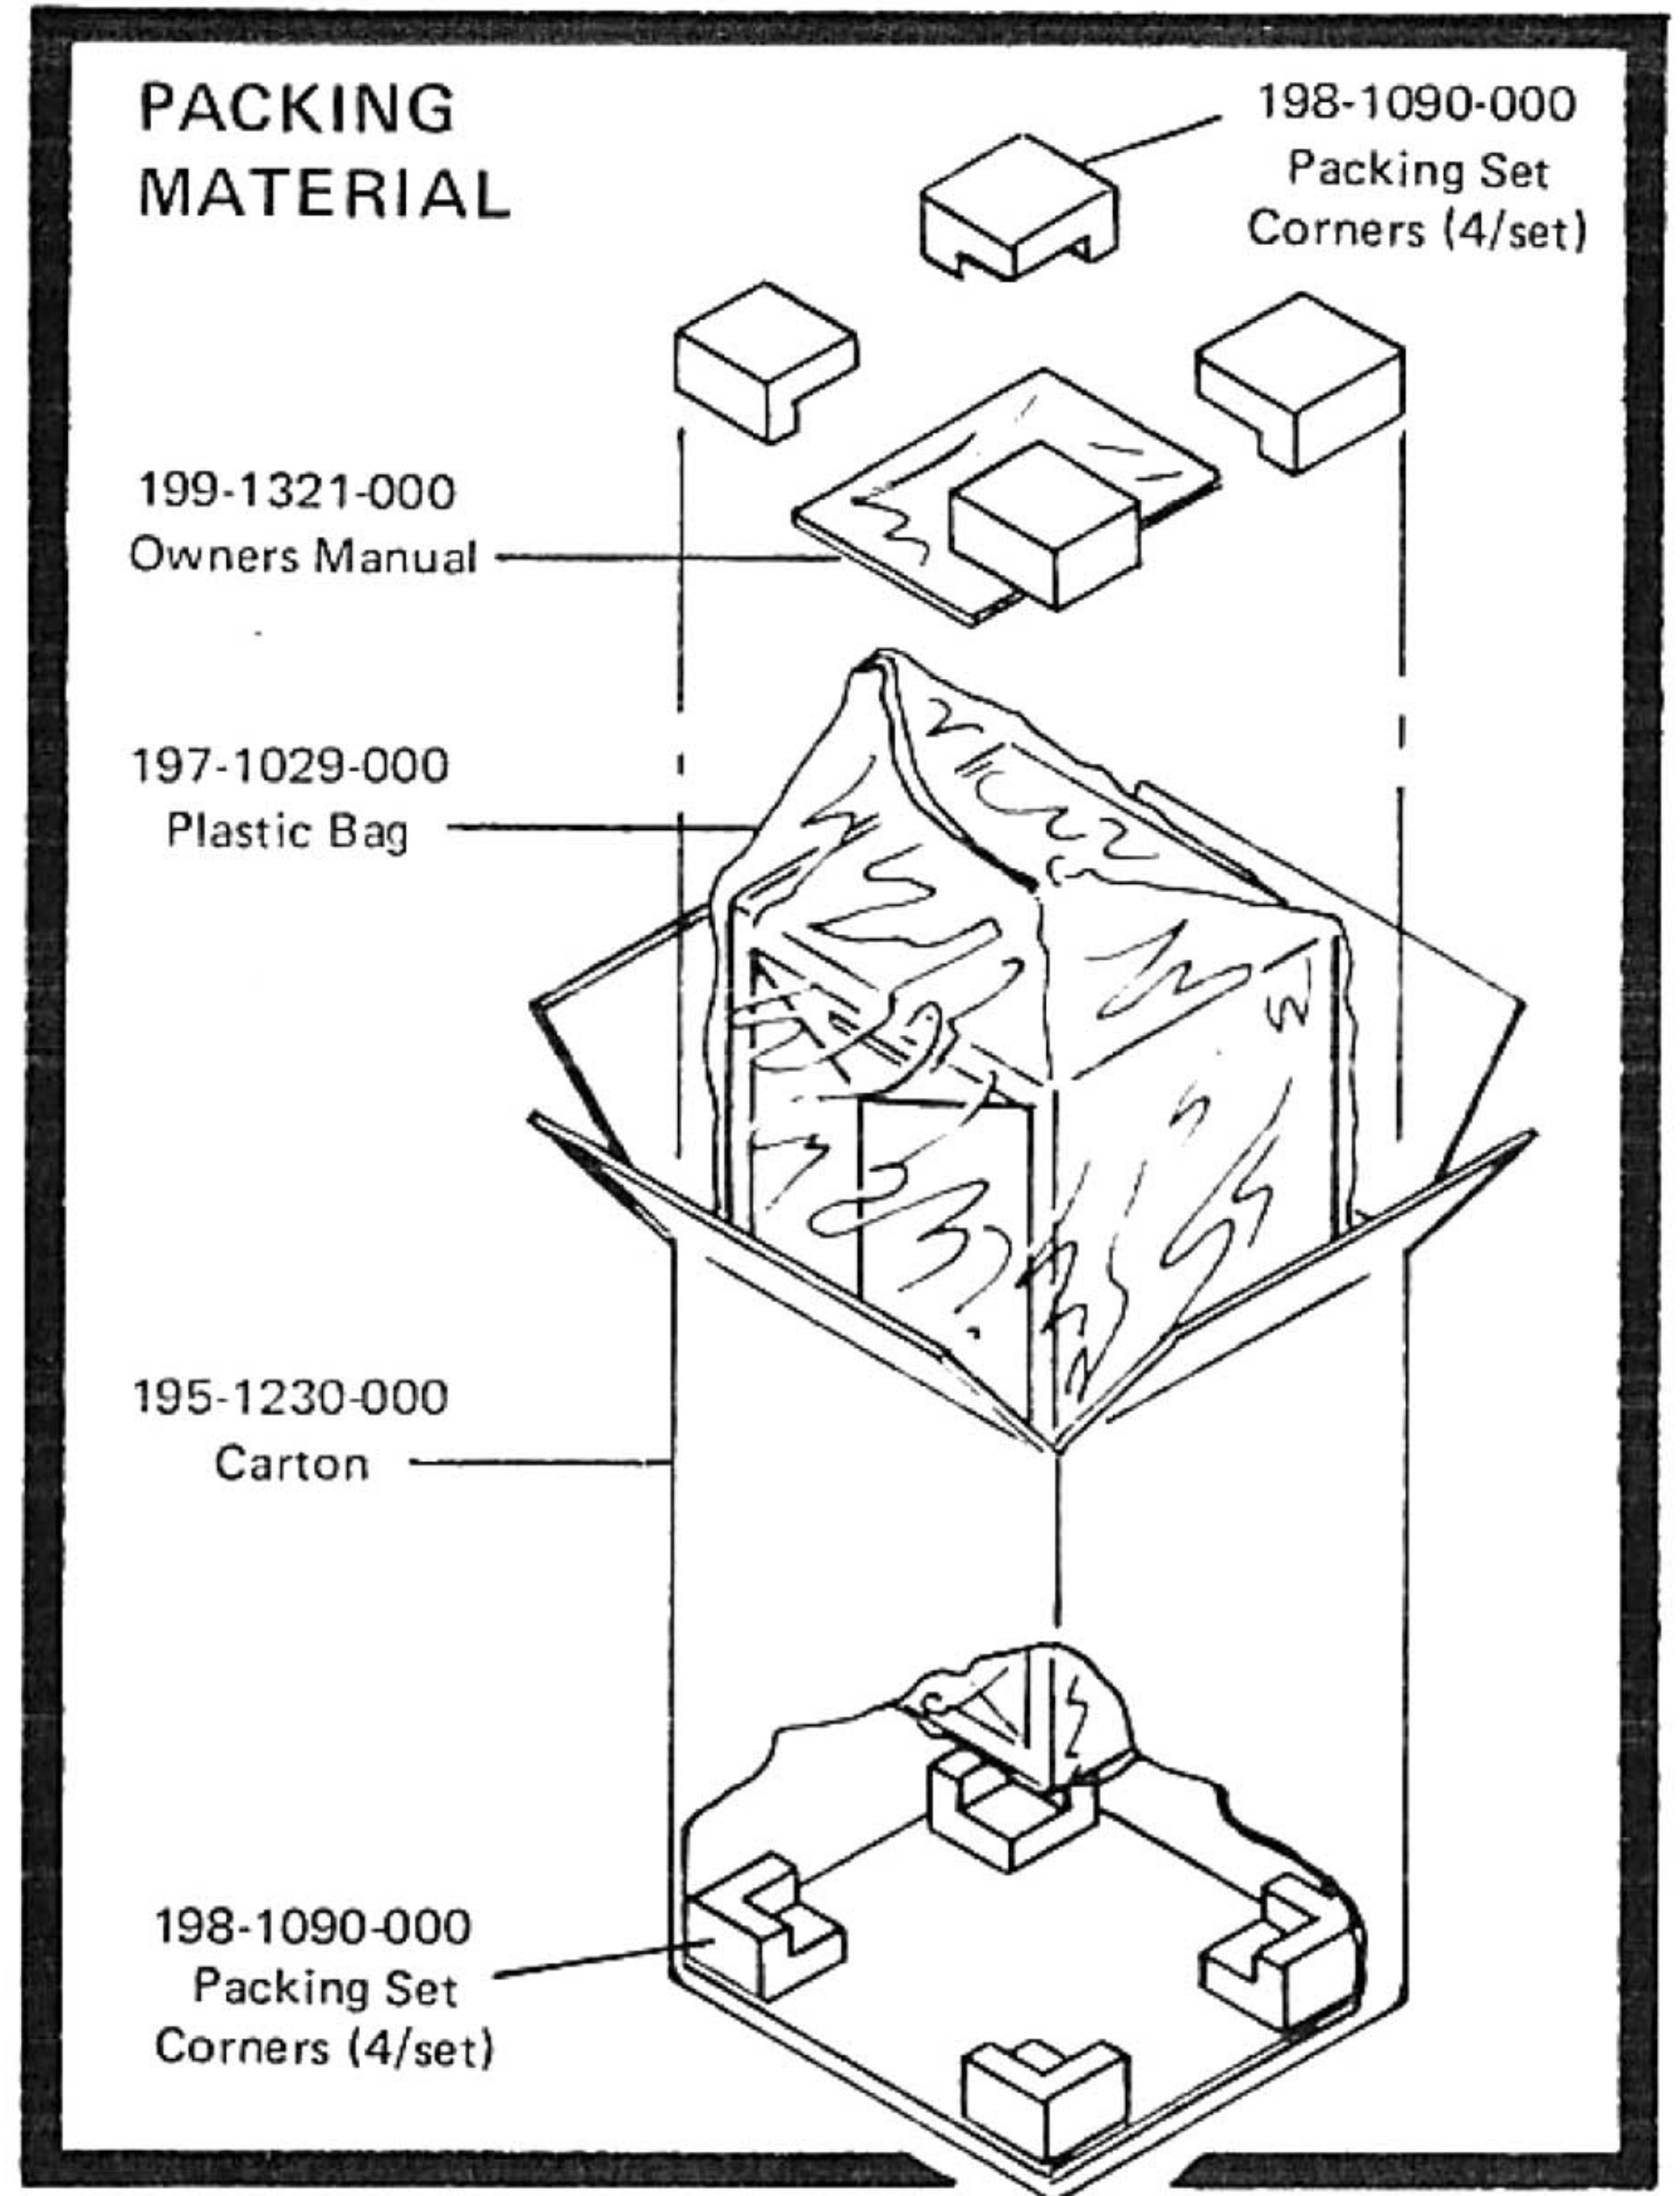

HD-550 PARTS...

SERVICE NOTES:

marantz

MARANTZ CO., INC. 20525 NORDHOFF STREET, CHATSWORTH, CALIFORNIA 91311

A WHOLLY OWNED SUBSIDIARY OF SUPERSCOPE, INC., CHATSWORTH, CALIFORNIA 91311