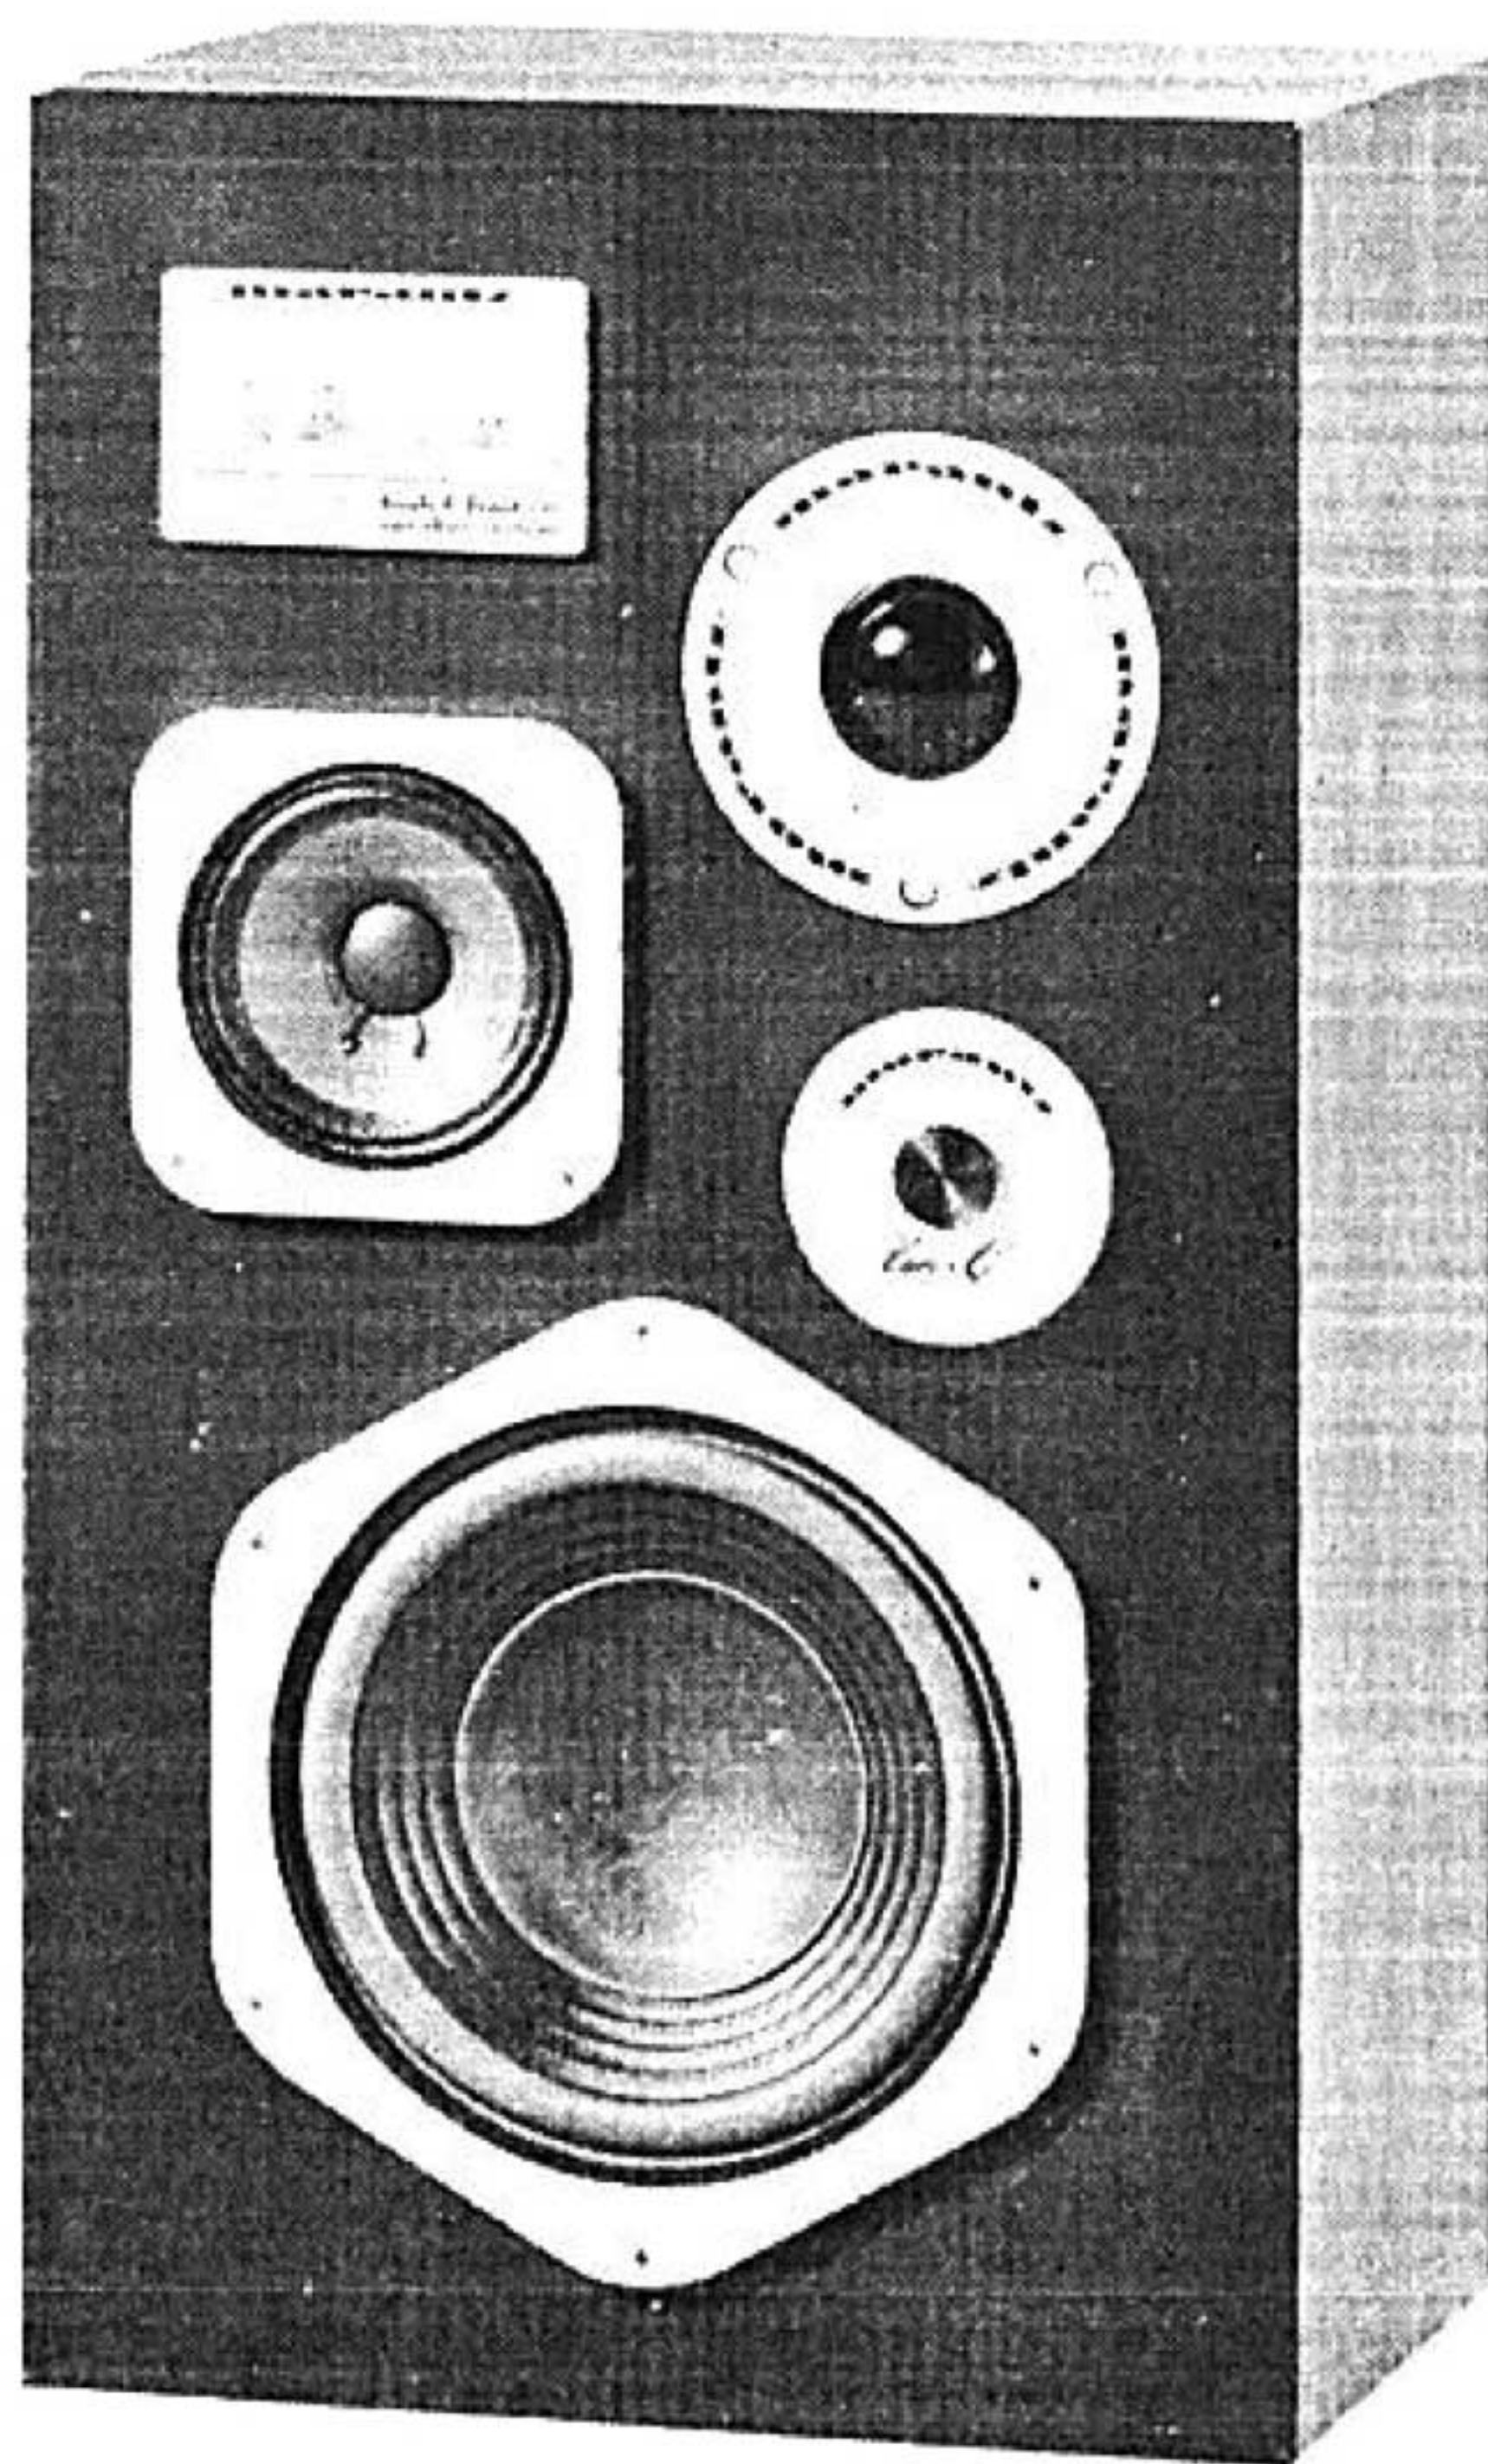

marantz®

HD-550

HIGH DEFINITION SPEAKER SYSTEM

Service Data

HD-550 SPECIFICATIONS...

SPEAKER COMPLEMENT:

1 – 8" Woofer, 1 – 5" Midrange
1 – 1 1/2" Tweeter

FREQUENCY RESPONSE:

40 Hz – 20 kHz $\pm$ 3 dB

CROSSOVER POINTS:

800 Hz, 3 kHz

NOMINAL IMPEDANCE:

8 ohms

EFFICIENCY:

SPL for 1 Watt input at 1 meter at 1 kHz = 88 dB

POWER HANDLING CAPABILITY:

To be used with amplifiers rated up to 75 Watts *
providing clipping occurs less than 10% of the time.

DIMENSIONS:

571 (H) X 324 (W) X 241 (D) mm
22 1/2 (H) X 12 3/4 (W) X 9 1/2 (D) inches

WEIGHT:

13.1 Kg (29 lbs.) unpacked
15.4 Kg (34 lbs.) packed for shipment

*CAUTION: Even lower powered amplifiers driven into
clipping may damage the loudspeaker.