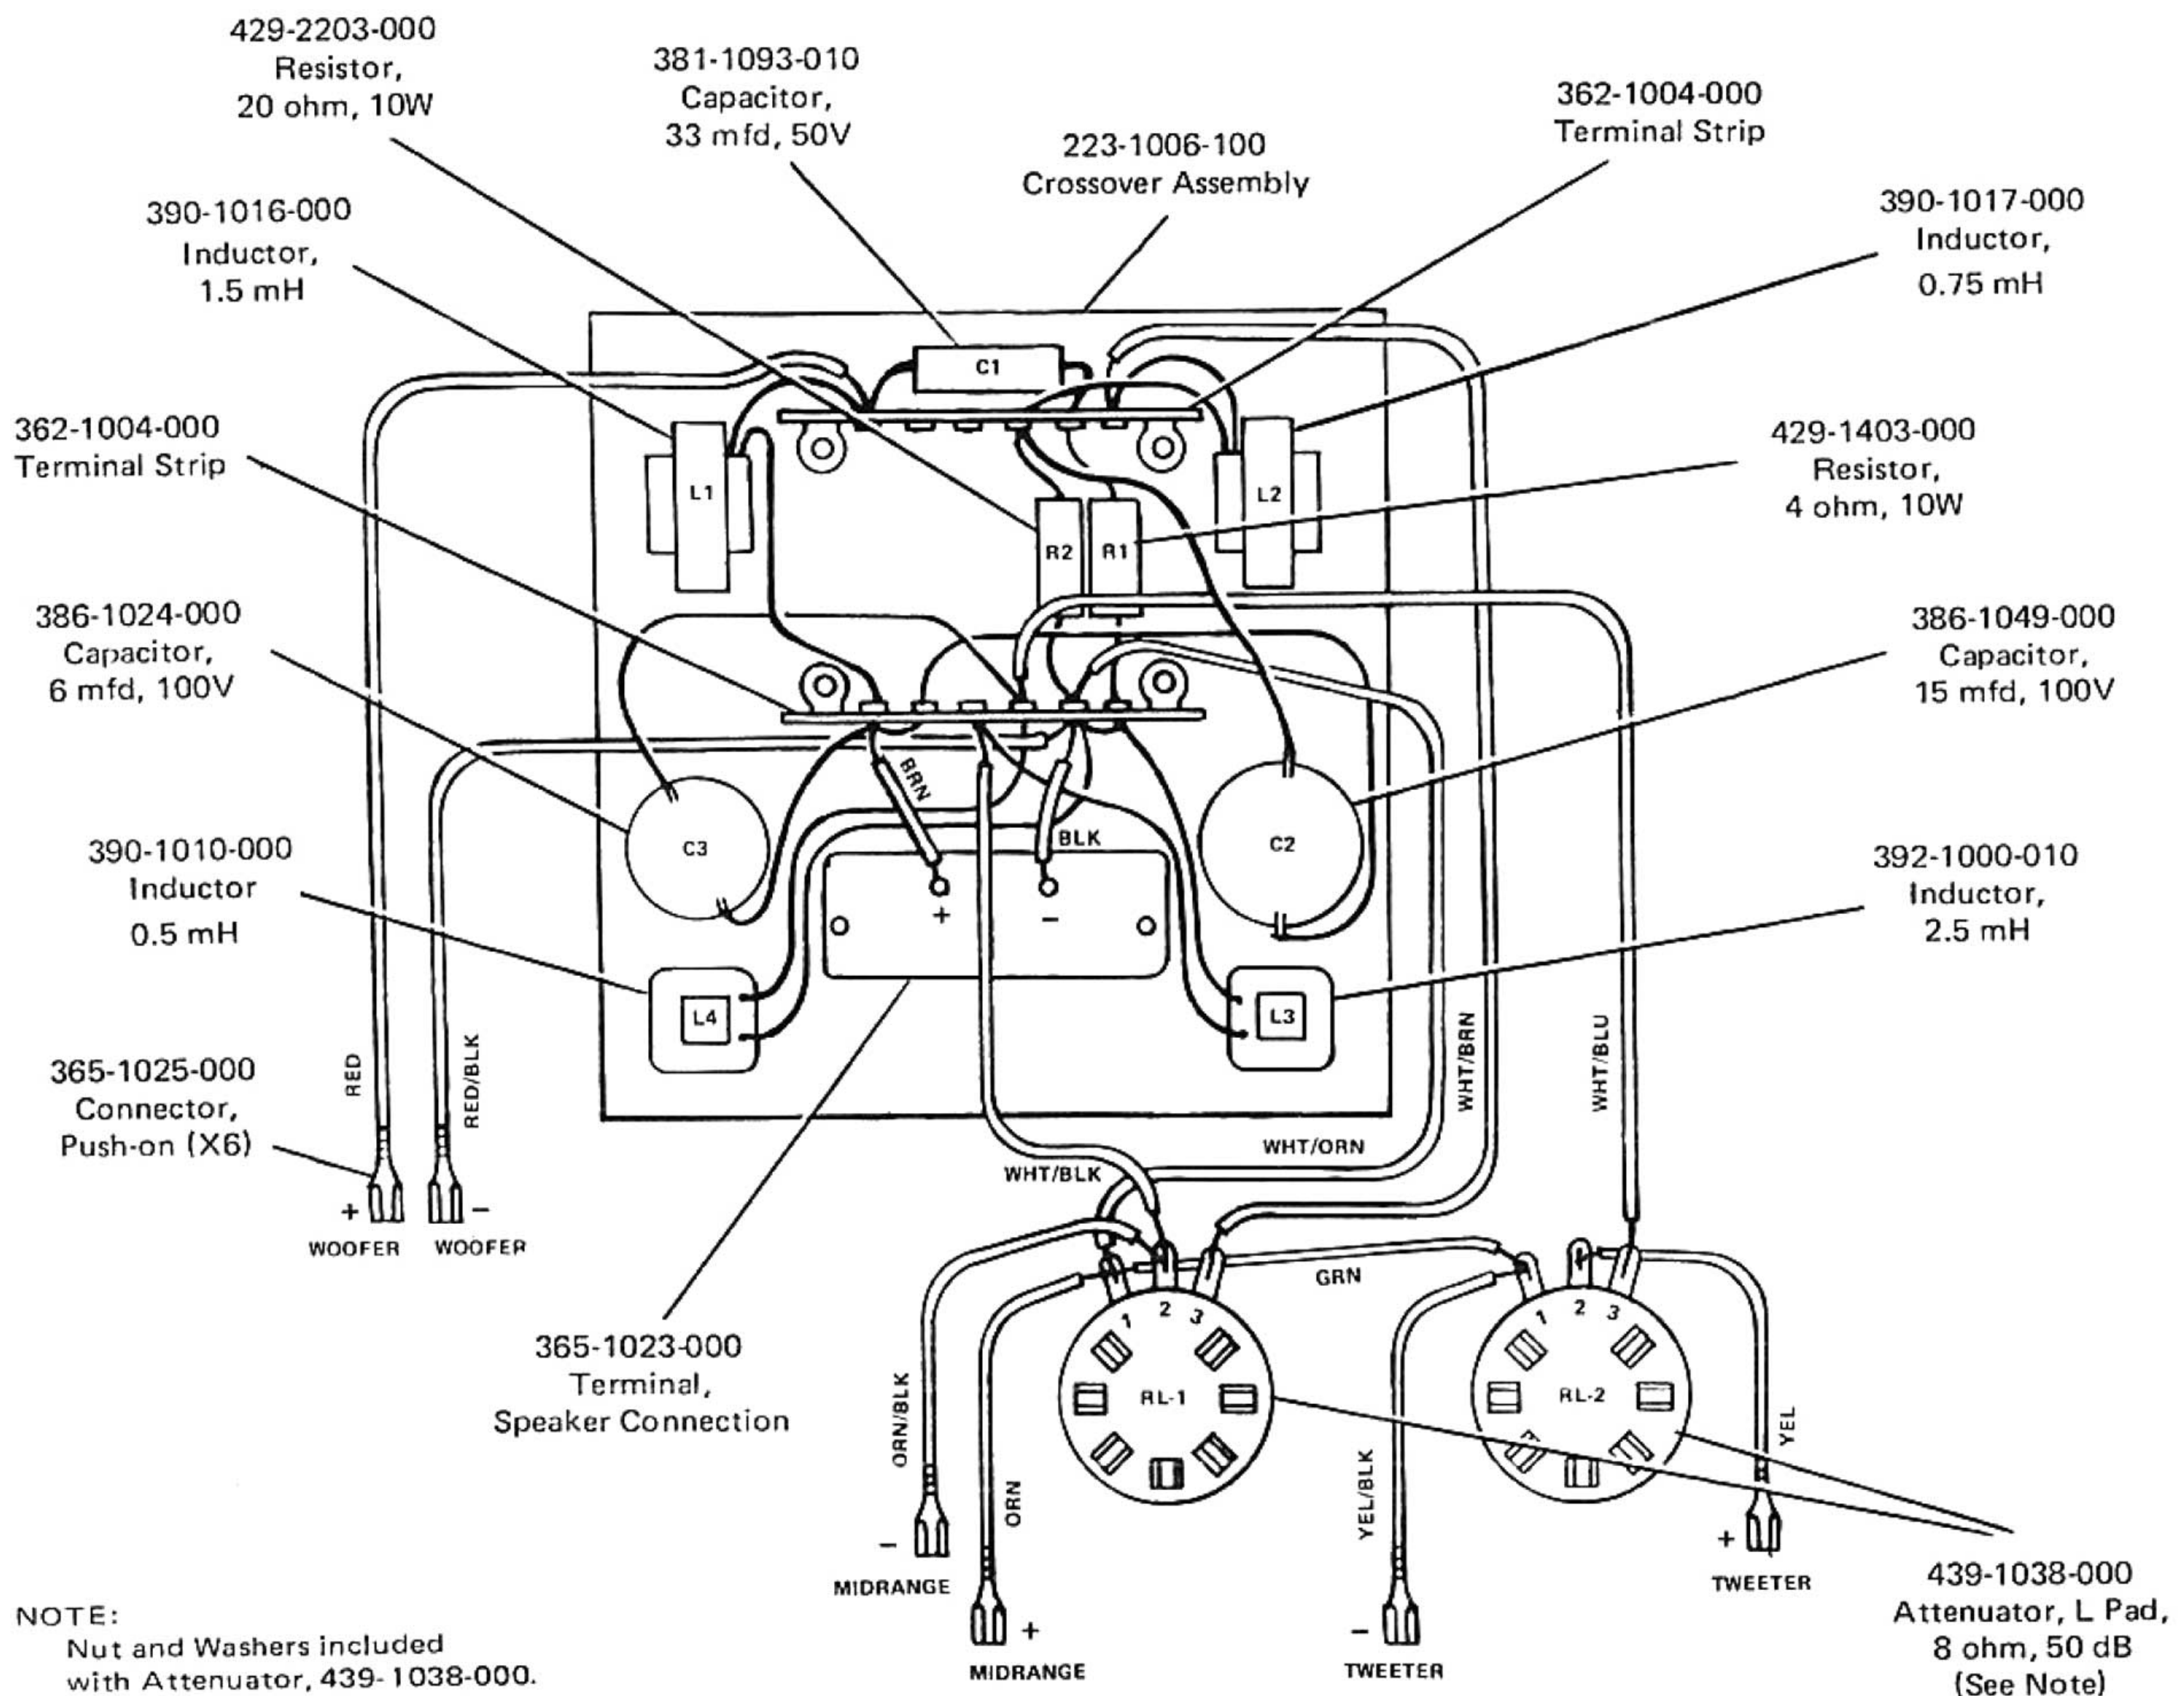

*CAUTION: Even lower powered amplifiers driven into
clipping may damage the loudspeaker.

Figure 1. Schematic

NOTE:
Nut and Washers included
with Attenuator, 439-1038-000.

Figure 2. Wiring Diagram - Crossover Assembly

2. 799-1040-000 Flt.Hd.,Sq.Dr. Screws replace 799-1027-000 Torx Screws. 799-1041-000 Flt.Hd.,Sq.Dr. Screws replace 799-1028-000 Torx Screws. 799-1042-000 Flt.Hd.,Sq.Dr. Screws replace 799-1029-000 Torx Screws.